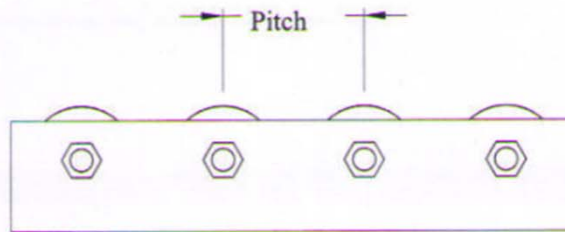

Korocon Roller – Steel Frame

Roller Type	Length (L)	Pitch (P)	Color
W3800 (Steel)	2000mm & 3000mm	50mm / 75mm	Powder Coating Blue Color
W3810 (Nylon)			
W4500 (Urethane)			

Roller Type	Surface Matt	Dia mm	A (mm)	B (mm)	c (mm)	Load -KG
 W3800 (Steel)	Zn Plating Steel	38mm	8	12	20	15
 W3810 (Nylon)	Nylon 6 - White	38mm		13		
 W4500 (Urethane)	Urethane	45mm		14		