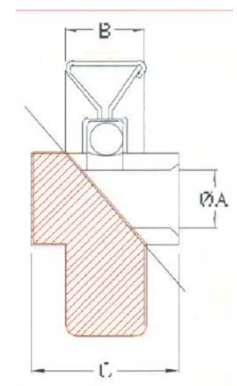

Korocon Roller – Steel Frame

Roller Type	Length (L)	Pitch (P)	Color
W3800 (Steel)	2000mm & 3000mm	50mm / 75mm	Powder Coating Blue Color
W3810 (Nylon)			
W4500 (Urethane)			

Roller Type	Surface Matt	Dia mm	A (mm)	B (mm)	c (mm)	Load -KG
 W3800 (Steel)	Zn Plating Steel	38mm	8	12	20	15
 W3810 (Nylon)	Nylon 6 - White	38mm		13		
 W4500 (Urethane)	Urethane	45mm		14		