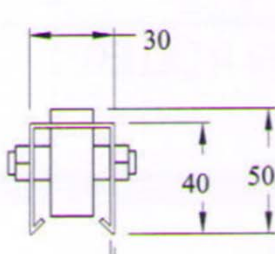

Korocon Roller – Steel Frame

Roller Type	Length (L)	Pitch (P)	Color
W3800 (Steel)	2000mm & 3000mm	50mm / 75mm	Powder Coating Blue Color
W3810 (Nylon)			
W4500 (Urethane)			

Roller Type	Surface Matt	Dia mm	A (mm)	B (mm)	c (mm)	Load -KG
 W3800 (Steel)	Zn Plating Steel	38mm	8	12	20	15
 W3810 (Nylon)	Nylon 6 - White	38mm		13		
 W4500 (Urethane)	Urethane	45mm		14		