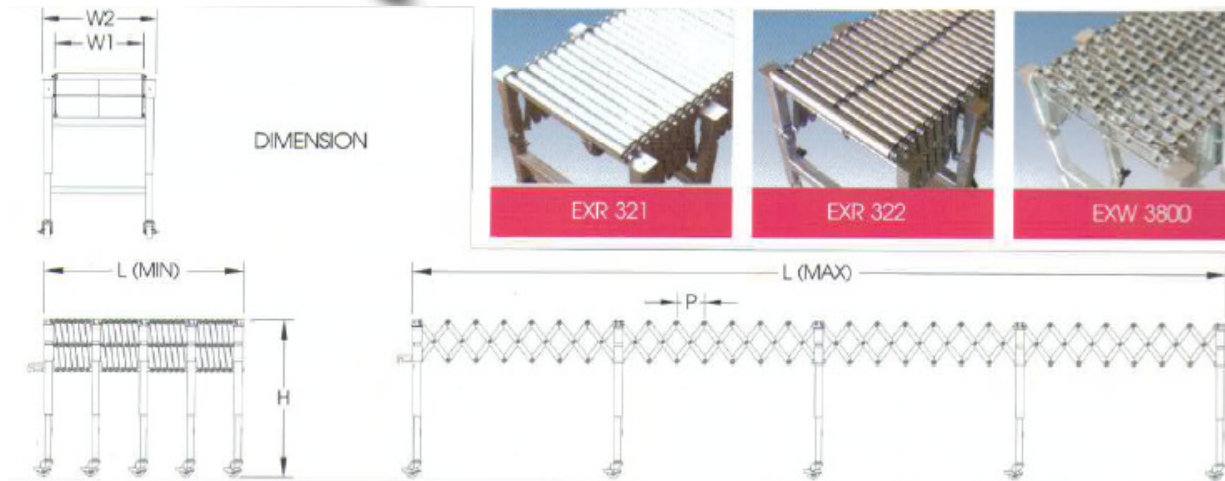

Flexible Roller Conveyor

- Flexible, extendable to length
- Space Saving
- Handle Multi Box Size

Model	Roller Type	Length (L)	Pitch (P)	Width (W1)	Width (W2)	Height (H)
EXR 321-400	Single Roller R32M1.2	1200-4000	40-140	400	560	500-800
EXR 322-40	Double Roller R32M1.2					
EXR 3800-400	Skate Wheel (5X5) R3800					